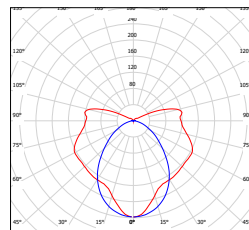

### Photometrical characteristics

1 LED tube

2 LED tubes