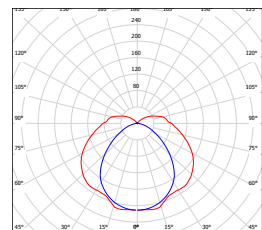

### Photometrical characteristics

1 LED tube

2 LED tubes