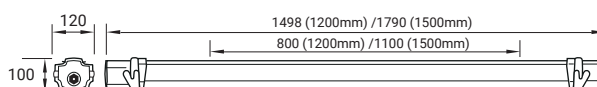

THROUGH WIRING VERSION

Through wiring versions have two end caps, two levers, four springs and thread guides, two gaskets, one gear tray and two cable glands

Accessories

Description	Order number
Connectors bag WAGO 3P	10239981
Connectors bag WAGO 5P	10239982
Connectors bag WAGO 8P	10239983
Suspension wire 2m hook and fastener, 1 unit¹	10103049
Kit P-VW – Extensive photometrics 1.2	10252622
Kit P-VW – Extensive photometrics 1.5	10252623
Kit P-XW – Very extensive photometrics 1.2	10252624
Kit P-XW – Very extensive photometrics 1.5	10252625
Kit P-N – Intensive photometrics 1.2	10252626
Kit P-N – Intensive photometrics 1.5	10252627