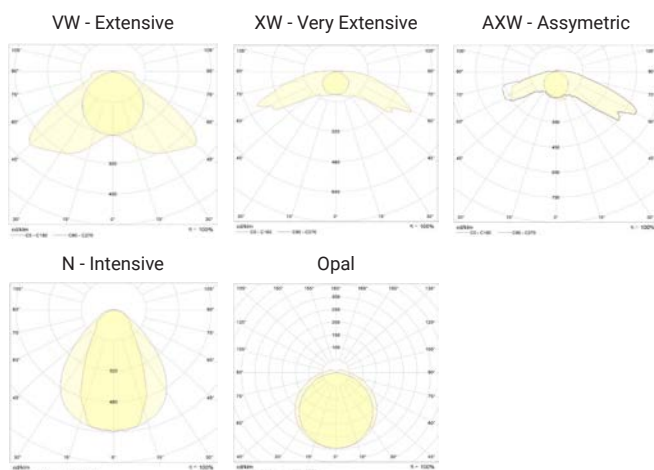

Photometrical