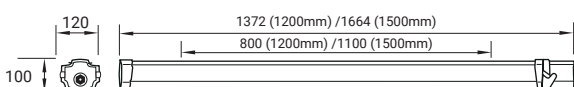

STANDARD VERSION