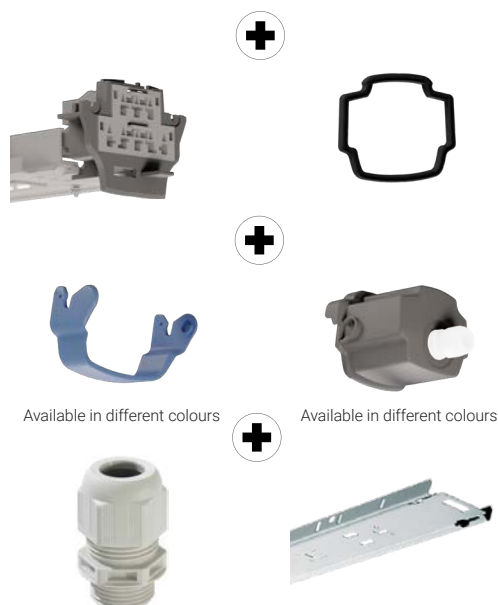

**KE** KIT

The component luminaire that suits your needs

**Mechanical**

**IK10 IP66 / IP69K**

- Profile** Extruded polycarbonate with UV protection  
Upper part dark grey RAL 7046 (available in different colours)  
Lengths available: from 300 mm to 2.400 mm
- End caps** Injected polycarbonate (available in different colours)
- Lever** Injected polyamide + 10% fibreglass  
Blue RAL 5012 (available in different colours)
- Gasket** Removable and recyclable thermoplastic elastomers
- Cable entry** Cable gland M20 (Optional M25 and M32)
- Fixing clips** Stainless steel

Connection ready for 3-8 poles WAGO quick connector

**Photometrical**

Robust for a wide range of temperatures

Sustainable lighting

Removable thermoplastic polyurethane (TPU) gasket with high resistance

Easy access to the gear tray

Different connection possibilities: electrical connection can be made on the side or on top of the luminaire

Innovative lever for a quick and safe mounting, prepared for vandal-proof environments

Specific version with high chemical resistance  
For corrosive environments ask our sales team

IP69K  
and  
IK10

KIT are presented in an individual box comprising:

- Profile
- Closing endcaps
- Lever
- Removable gasket
- Gear tray with springs and thread guides
- WAGO connectors slot (see accessories)
- Cable gland M20
- Accessory bag