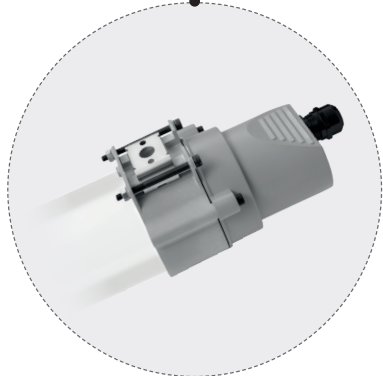

Reliable installation, with stainless steel V2A fixing clips