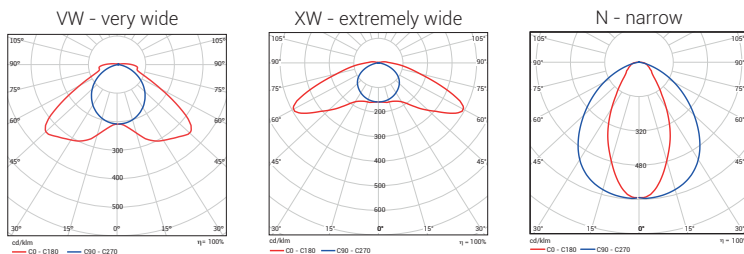

Electrical

Connection	3 pole push wire terminal block
Flicker factor	<1%

Functional

Lifetime	Up to L80 100,000 hours at 35°C
----------	---------------------------------

Photometrical

Luminous flux	Up to 8,000lm
Efficiency	Up to 158lm/W