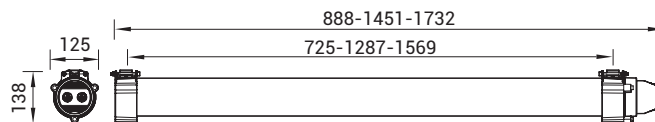

Dimensions