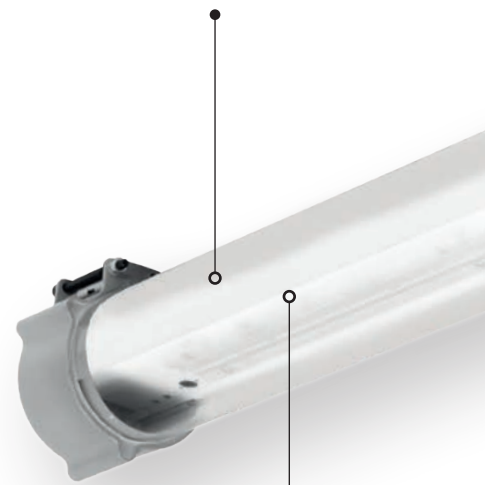

Long durability up to 100,000 hours, even in demanding environments