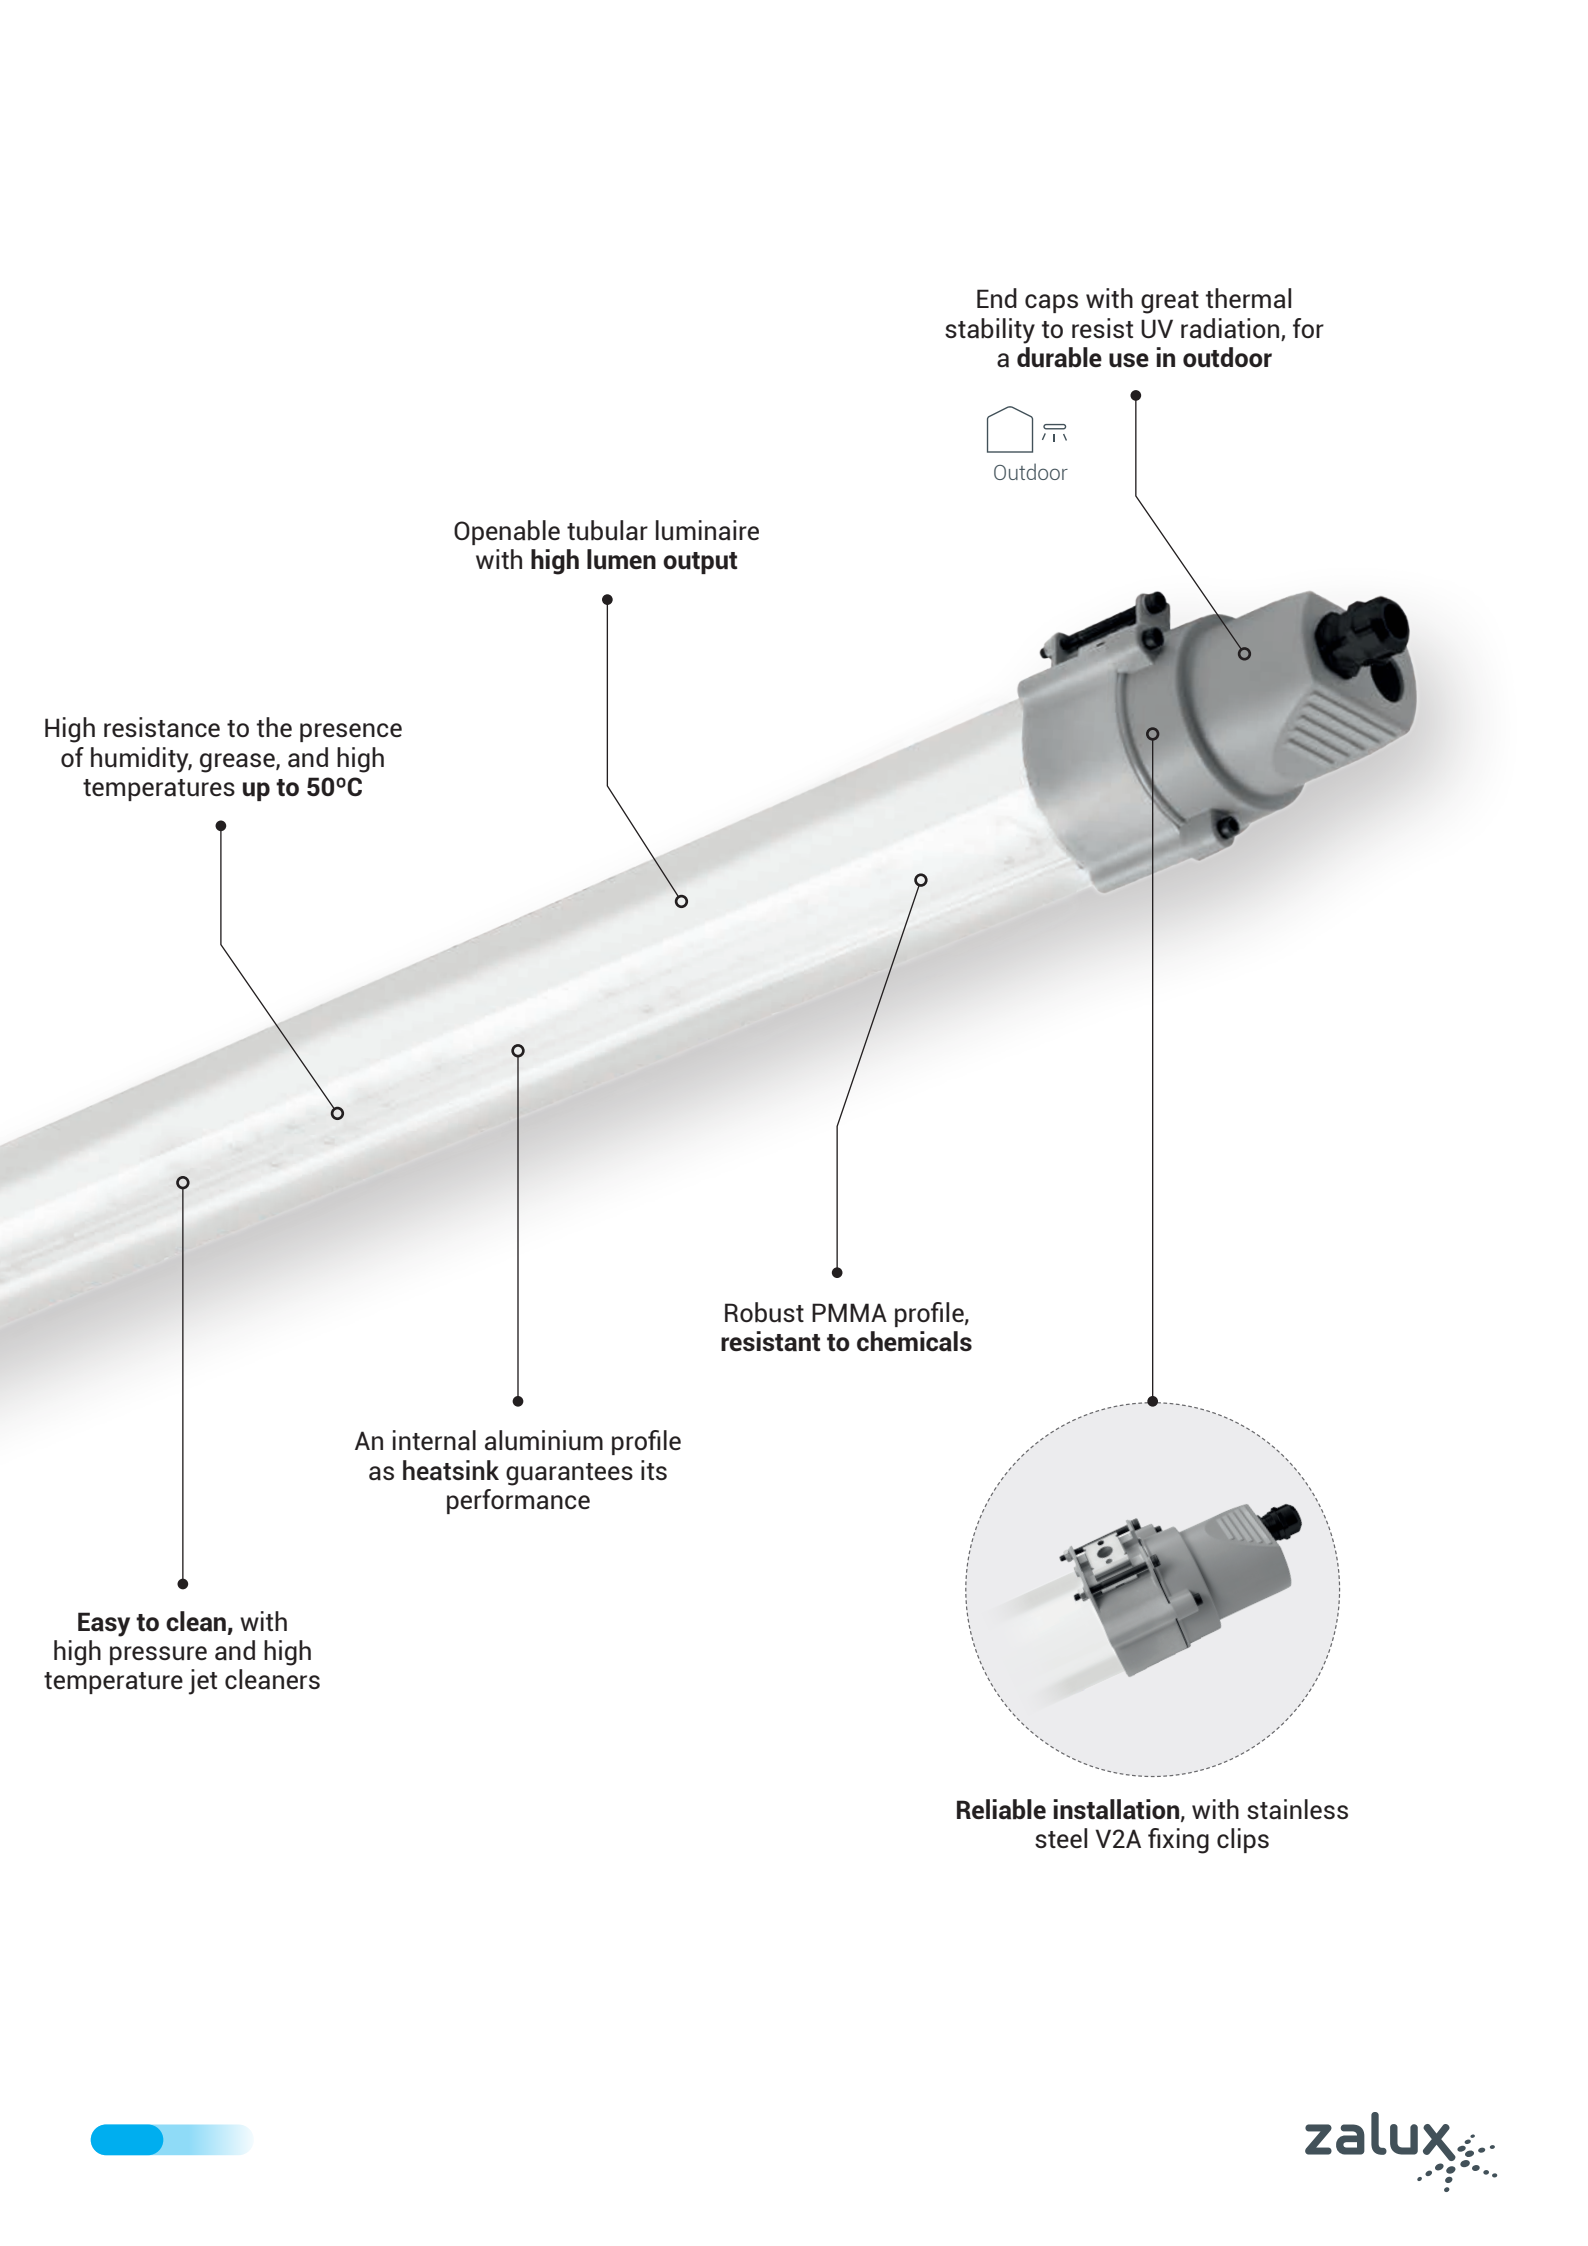

End caps with great thermal stability to resist UV radiation, for a durable use in outdoor

Openable tubular luminaire with high lumen output

High resistance to the presence of humidity, grease, and high temperatures up to 50°C

Robust PMMA profile, resistant to chemicals

An internal aluminium profile as heatsink guarantees its performance

Easy to clean, with high pressure and high temperature jet cleaners