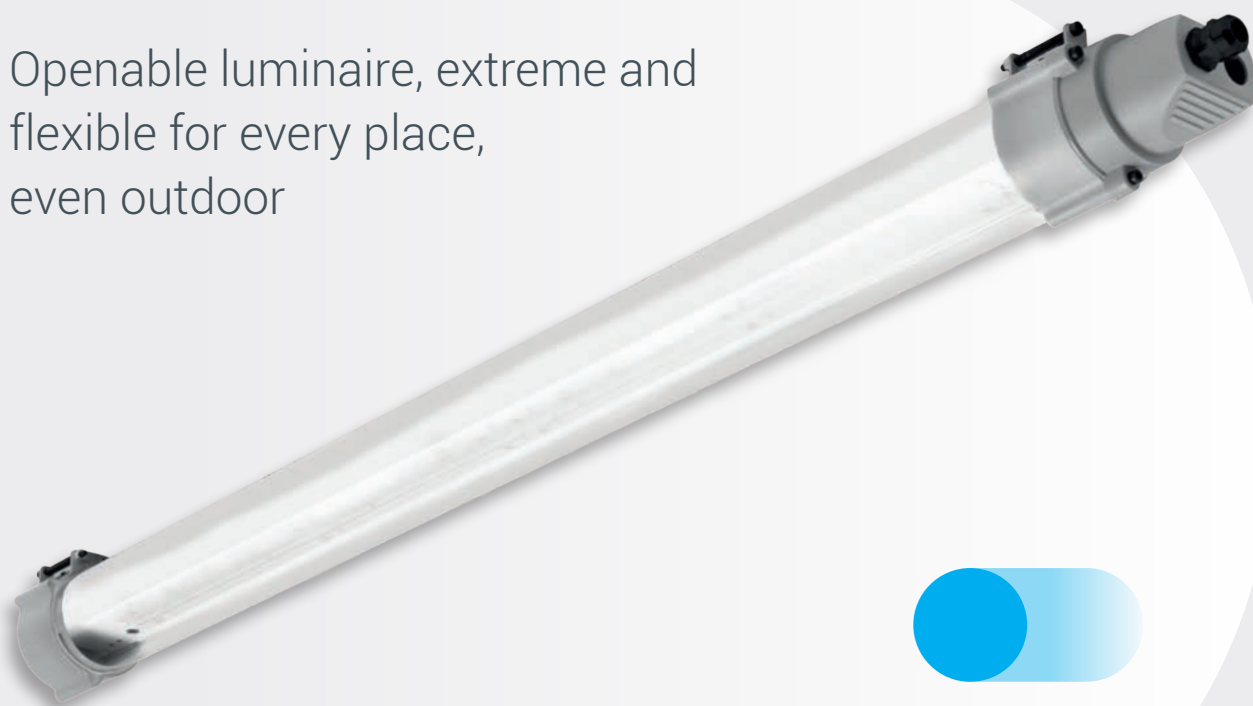

ROCKA

Openable luminaire, extreme and flexible for every place, even outdoor

ROCKA

Openable luminaire, extreme and flexible for every place, even outdoor

5 YEARS warranty

Characteristics

Mechanical IK10 IP69(80°C)

Profile	High thickness PMMA with UV protection Clear finish
End caps	PA66 + fibreglass
Gear tray	White lacquered steel plate + internal aluminum heatsink
Gasket	High-temperature resistant MVQ silicone
Cable entry	Cable gland
Fixing clips	Stainless steel V2A

Long durability up to 100,000 hours, even in demanding environments

Emergency kit with 3 hours autonomy, optional

End caps with great thermal stability to resist UV radiation, for a durable use in outdoor

Openable tubular luminaire with high lumen output

High resistance to the presence of humidity, grease, and high temperatures up to 50°C

Robust PMMA profile, resistant to chemicals

An internal aluminium profile as heatsink guarantees its performance